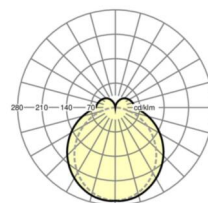

LIGHTING TECHNOLOGY

| | |
|------------------------------------|--|
| Placement | LED, Colour rendering/Light colour CRI ≥ 80 / 3000K |
| Colour tolerance (MacAdam) | 3SDCM |
| Photobiological safety (Luminaire) | RG1 |
| Nominal luminous flux | 6531lm |
| LED service life | 50000h L80/B10 (Tq 35°C) |
| Luminaire luminous efficiency | 157lm/W |
| Beam angle | 130° (C0) / 110° (C90) |
| UGR lat./long. | 24.9 / 23.4 |

MECHANICS

| | |
|------------------------|--|
| Housing colour | traffic white RAL 9016 |
| Dimensions (LxWxH/DxH) | 1531mm x 63mm x 54mm |
| Weight (net) | 2kg |
| Type of installation | Mounting rail system installation, Light structure |

Dimensions

| | | |
|---|---------|--------|
| L | 1531 mm | Length |
| B | 63 mm | Width |
| H | 54 mm | Height |

DEEP-LINK

<https://www.regiolum.de/en/article/19130006080>

| | |
|----------------|----------------|
| Reference | LED 7500lm 830 |
| ηLB | 100 % |
| Φ ↓/↑ | 84 % / 16 % |
| UGR lat./long. | 24.9 / 23.4 |